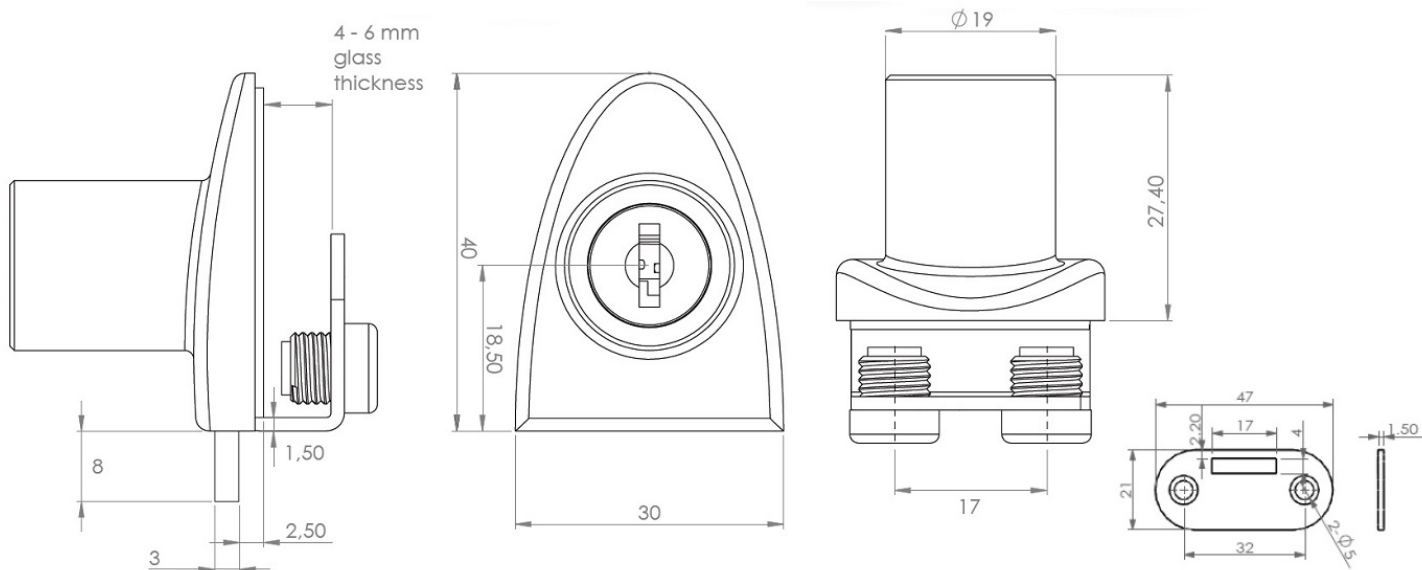

PRODUCT SHEET

Description:

Glass Door Lock "Square", F/Single Doors, MIC#J11,CPL,W/SISO Oval Metal Key, 400 KD, W/2 Black ABS Plastic Screws, W/PVC, Tip, 1 CPL. Flat Oval Metal Striking Plate, f/Glass Thick-, ness 4-6mm

Item number:

14.09.525-0

Units	Box	Carton	HS Code	Barcode
Pcs.	10	100	8301300000	
				5704866048873

SISO A/S

Mileparken 11
DK-2740 Skovlunde
Denmark
VAT: DK 24786013

Phone +45 45 830 900

www.siso.dk
siso@siso.dk